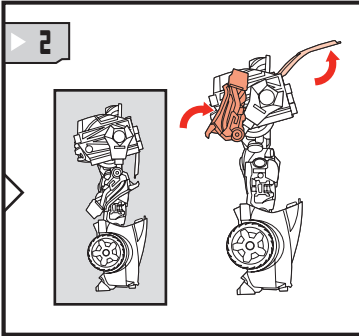

CHANGING TO VEHICLE