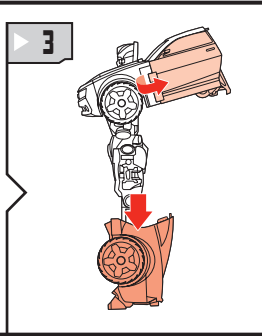

CHANGING TO VEHICLE