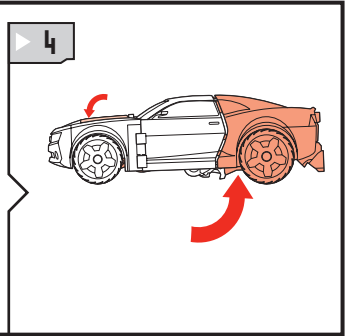

CHANGING TO VEHICLE