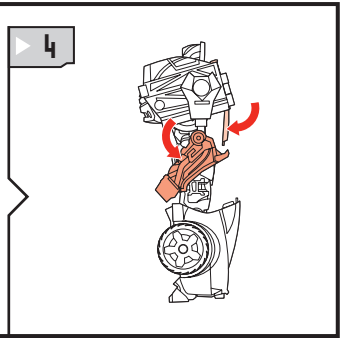

CHANGING TO ROBOT

DREAMWORKS
PICTURES

TRANSFORMERS.COM

© 2007 DreamWorks LLC and Paramount Pictures Corporation
®* and/or TM* & © 2007 Hasbro. All rights reserved.
TM & ® denote U.S. trademarks.
Manufactured under license from Tomy Company, Ltd.

Camaro and all related Emblems and vehicle body designs are General Motors Trademarks used under license to Hasbro, Inc.

OFFICIAL LICENSED PRODUCT

Some poses may require hand support.

P/N 6759940000

Not suitable for children under 3 years because of small parts – choking hazard.