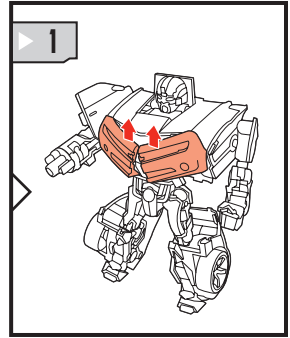

CHANGING TO VEHICLE