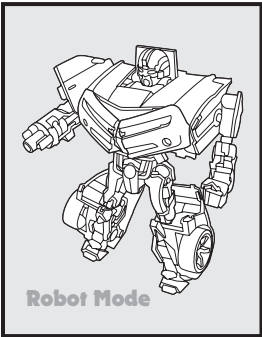

CHANGING TO ROBOT

DREAMWORKS
PICTURES

TRANSFORMERS.COM

© 2007 DreamWorks LLC and Paramount Pictures Corporation
®* and/or TM* & © 2007 Hasbro. All rights reserved.
TM & ® denote U.S. trademarks.
Manufactured under license from Tomy Company, Ltd.

Camaro and all related Emblems and vehicle body designs are General Motors Trademarks used under license to Hasbro, Inc.

OFFICIAL LICENSED PRODUCT

Some poses may require hand support.

P/N 6759940000

Not suitable for children under 3 years because of small parts – choking hazard.