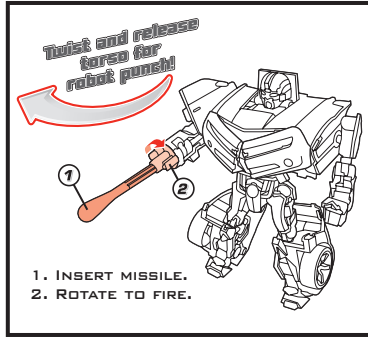

CHANGING TO VEHICLE