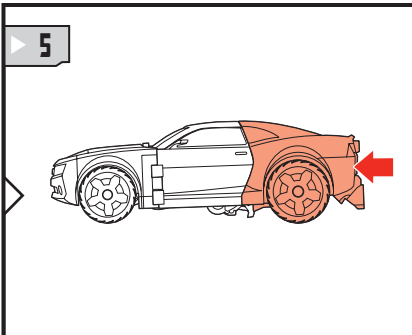

CHANGING TO VEHICLE