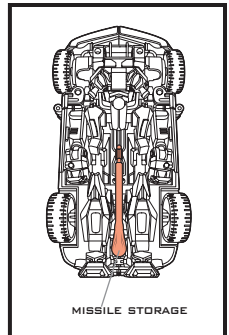

CHANGING TO VEHICLE