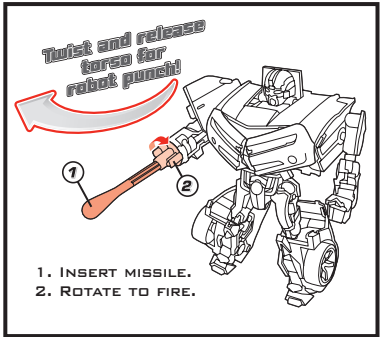

CHANGING TO ROBOT

DREAMWORKS
PICTURES

TRANSFORMERS.COM

© 2007 DreamWorks LLC and Paramount Pictures Corporation
®* and/or TM* & © 2007 Hasbro. All rights reserved.
TM & ® denote U.S. trademarks.
Manufactured under license from Tomy Company, Ltd.

Camaro and all related Emblems and vehicle body designs are General Motors Trademarks used under license to Hasbro, Inc.

OFFICIAL LICENSED PRODUCT

Some poses may require hand support.

P/N 6759940000

Not suitable for children under 3 years because of small parts – choking hazard.