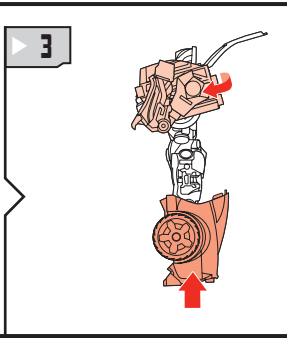

CHANGING TO ROBOT

DREAMWORKS
PICTURES

TRANSFORMERS.COM

© 2007 DreamWorks LLC and Paramount Pictures Corporation
®* and/or TM* & © 2007 Hasbro. All rights reserved.
TM & ® denote U.S. trademarks.
Manufactured under license from Tomy Company, Ltd.

Camaro and all related Emblems and vehicle body designs are General Motors Trademarks used under license to Hasbro, Inc.

OFFICIAL LICENSED PRODUCT

Some poses may require hand support.

P/N 6759940000

Not suitable for children under 3 years because of small parts – choking hazard.